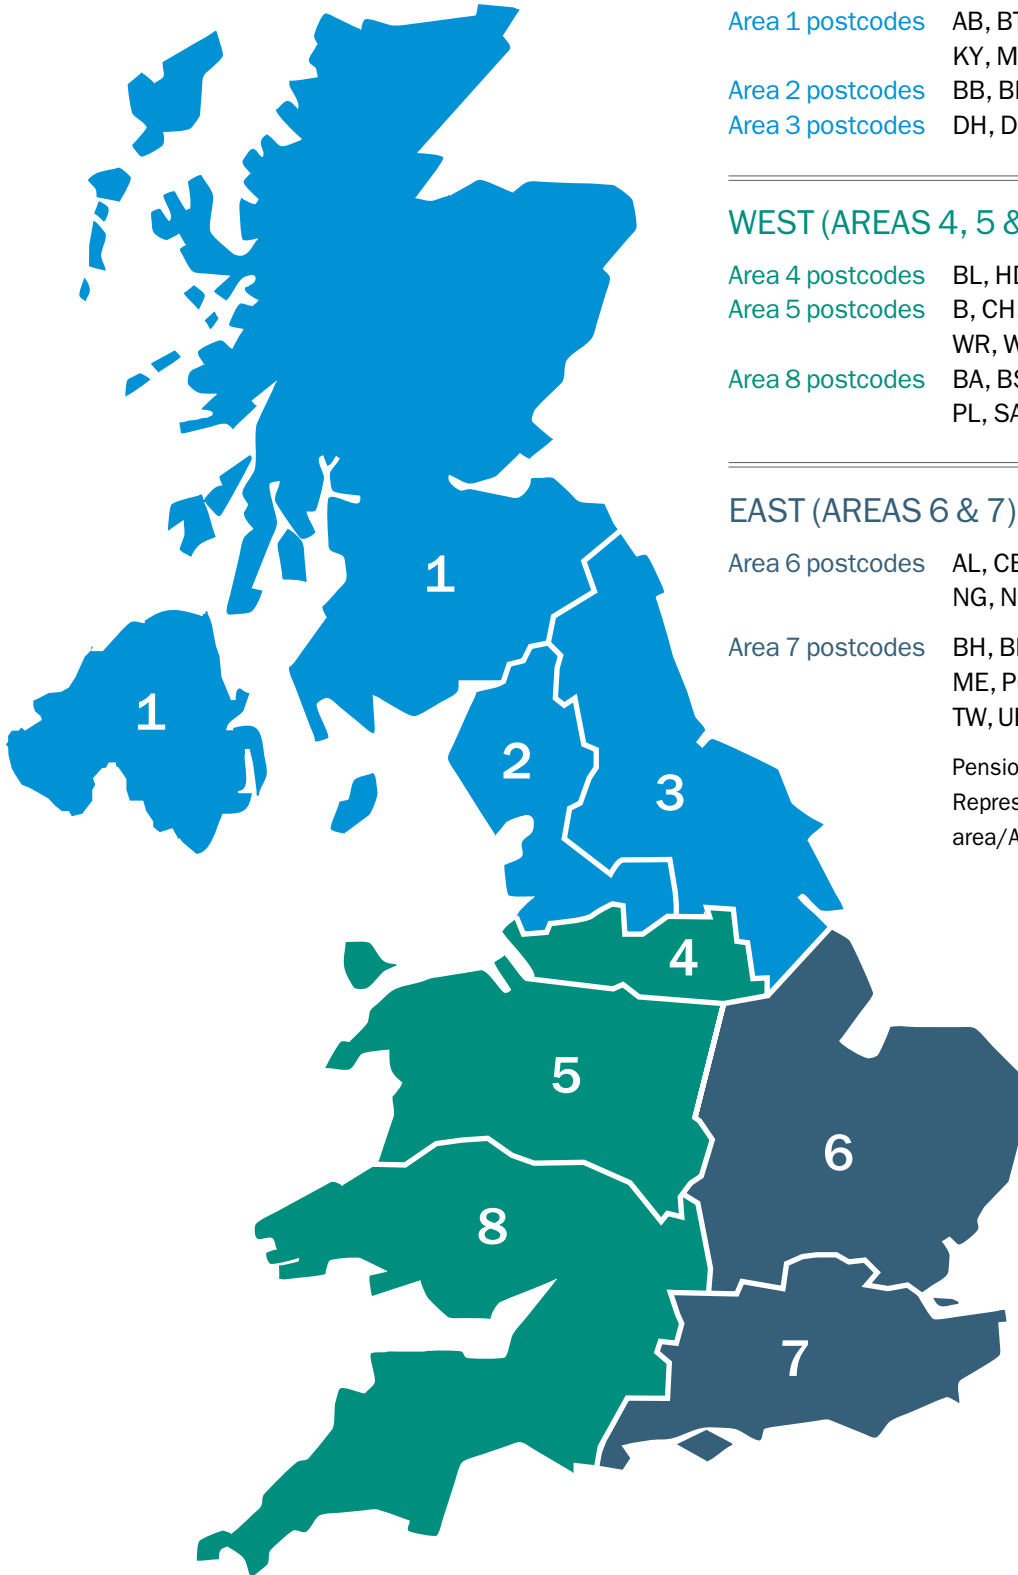

## NORTH (AREAS 1, 2 & 3)

**Area 1 postcodes** AB, BT, DD, DG, EH, FK, G, HS, IV, KA, KW, KY, ML, PA, PH, TD, ZE

**Area 2 postcodes** BB, BD, CA, FY, IM, LA, PR

**Area 3 postcodes** DH, DL, DN, HG, HU, LS, NE, SR, TS, YO

## WEST (AREAS 4, 5 & 8)

**Area 4 postcodes** BL, HD, HX, L, M, OL, S, SK, WA, WF, WN

**Area 5 postcodes** B, CH, CV, CW, DE, DY, LL, ST, SY, TF, WV, WR, WS

**Area 8 postcodes** BA, BS, CF, DT, EX, GL, HR, JE, LD, NP, PL, SA, SN, SP, TA, TQ, TR

## EAST (AREAS 6 & 7)

**Area 6 postcodes** AL, CB, CM, CO, EN, HP, IP, LE, LN, LU, MK, NG, NN, NR, OX, PE, SG, WD

**Area 7 postcodes** BH, BN, BR, CR, CT, DA, GU, GY, HA, IG, KT, ME, PO, RG, RH, RM, SL, SM, SO, SS, TN, TW, UB and all London postcodes

Pensioners living abroad should contact the Representative for their Scheme in the East area/Area 7.