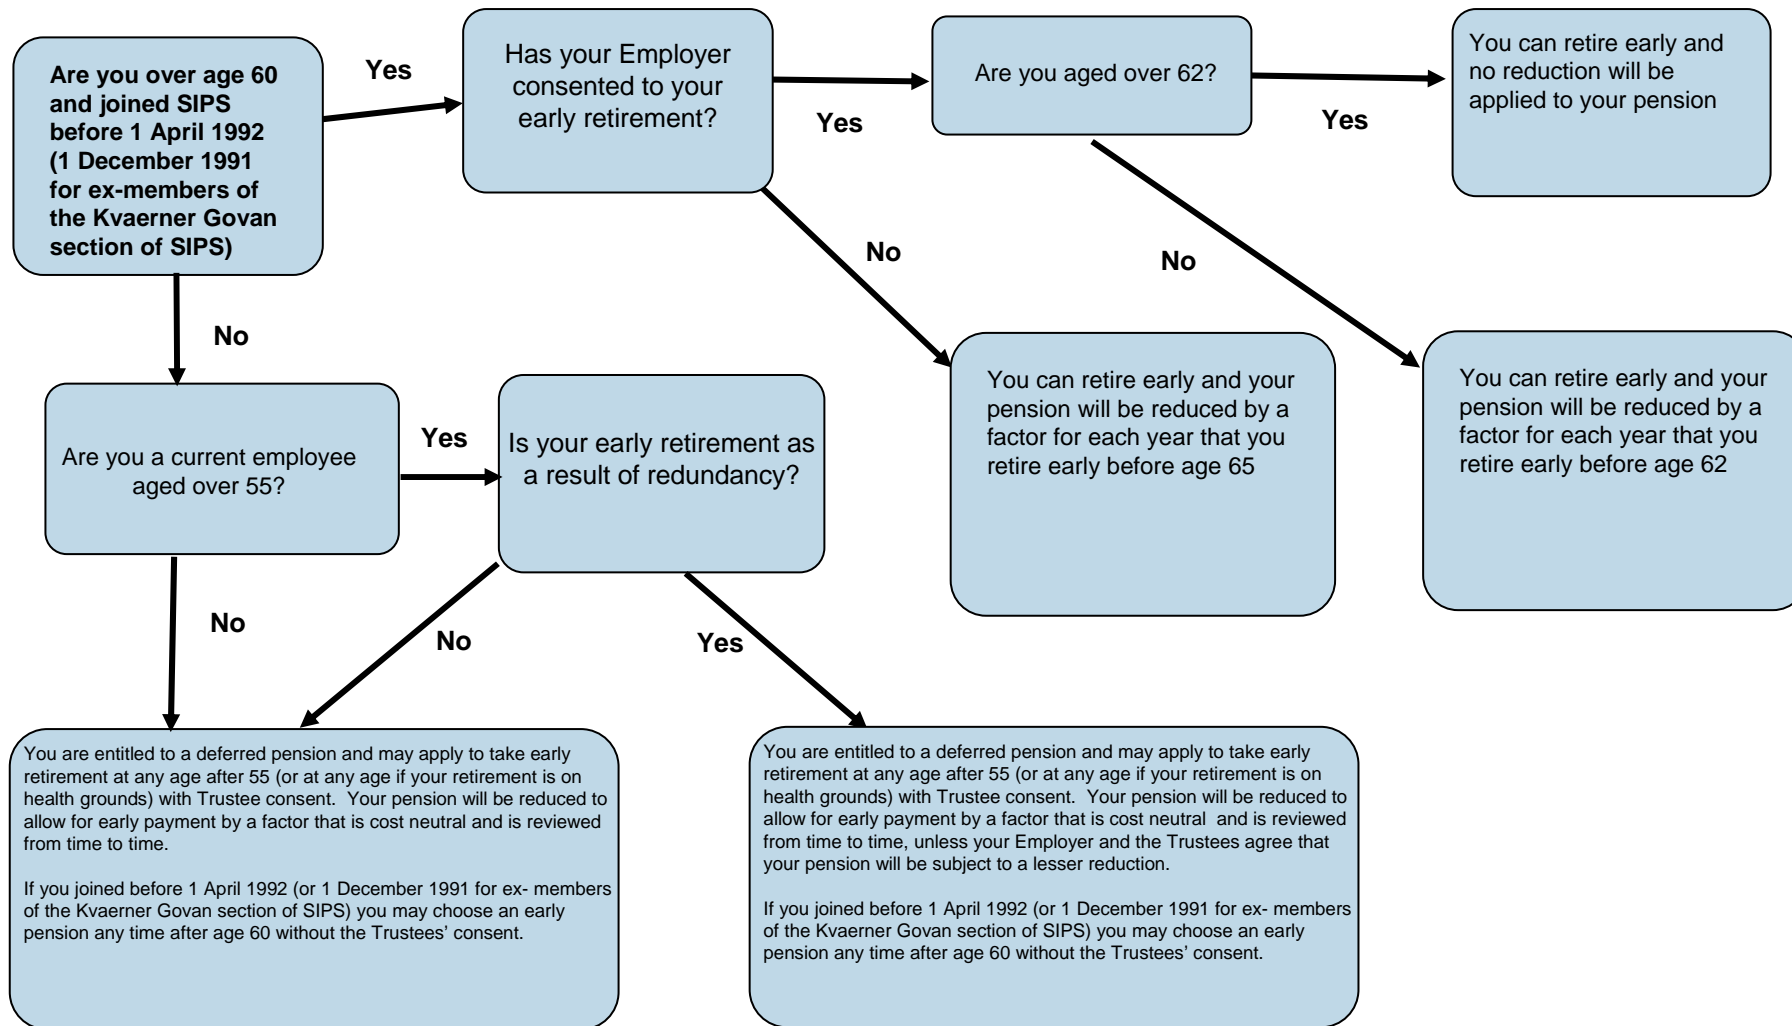

SIPS – BAE Systems (VSEL) Section Early Retirement Flowchart

SIPS – BAE Systems (VSEL) Section Portsmouth Sub-Section Early Retirement Flowchart